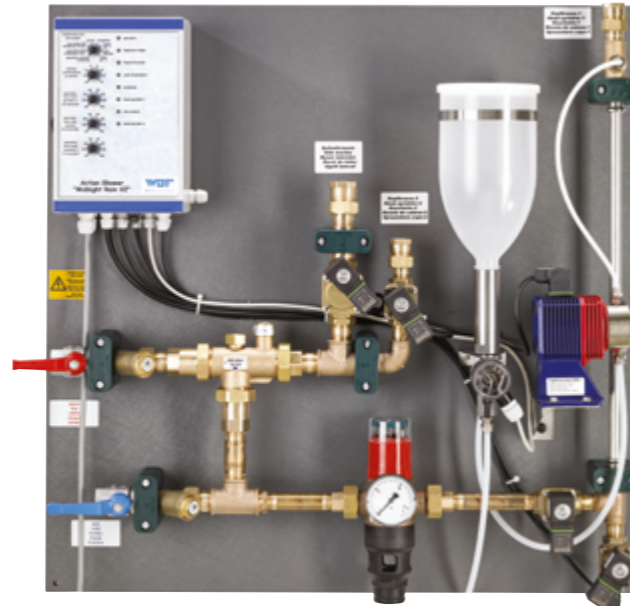

### CONTROL PANEL

Control panel incl. listed parts, pre-tubed, pre-wired and pre-mounted on PP board grey - Part no. 14120:

- 2 x Supply with pre-filter and ball valve MS 3/4" female thread
- Thermomixer JRG 3/4" with non-return valves
- 2 x Outlet with solenoid valve 1/2" and screwing 1/2"
- 1 x Outlet with solenoid valve 3/4" and screwing 3/4"
- Emptying for the tube to the aromatised nozzle
- Fragrance pump with fragrance reservoir and empty switch
- Dosing valve for the injection of aroma into the water tube
- Non-return according to DIN EN 1717
- Microprocessor controller EDS1 in housing