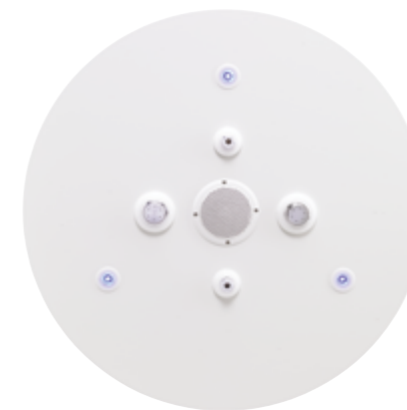

### PUSH BUTTON

Details see page 72

- 1 x Push-button plate 4-fold Alu-Dibond - Part no. 19014
- 1 x Bonnet 4-fold - Part no. 21032-1
- 1 x Name plate "Cool Fog" - Part no. 17534
- 1 x Name plate "Spring Rain" - Part no. 17535
- 1 x Name plate "Tropical Rain" - Part no. 17528
- 1 x Name plate "Midnight Rain" - Part No. 23101

### CEILING ELEMENT INCL. ILLUMINATION

Details see page 76

1 x Ceiling element PVC white Ø 800 x 19 mm with 3 LED Spots RGB Ø 48 incl. RGB controller SAU and 7 m cable with 6 connections for 6 nozzles - Part no. 21770-1