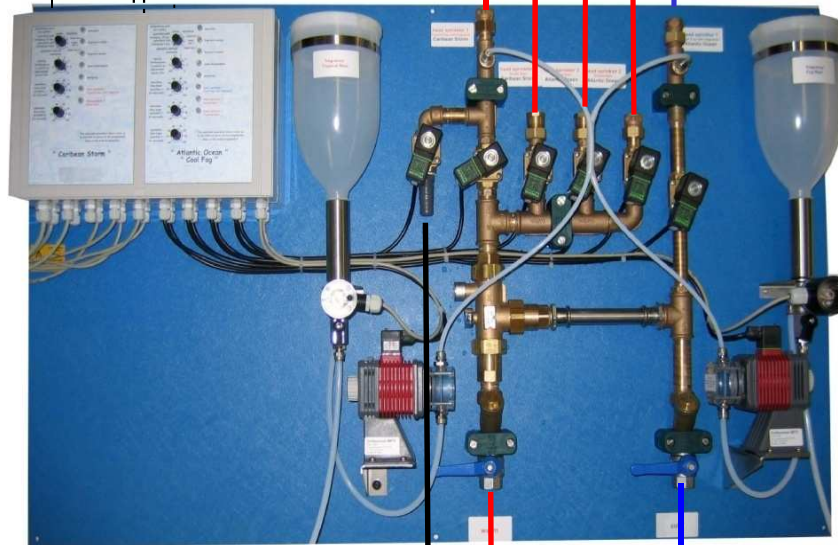

# Installation proposal Atlantic Ocean - 16639

2 x Cable Button - 7m incl. - 2 x empty conduit d25

Cable LED RGB - 7m incl. - empty conduit d25

Rain Nozzle warm (with aroma) 1/2" - 40l/min per nozzle

Strain Nozzles warm 1/2" - 16l/min per nozzle

Drizzle Nozzles warm 1/2" - 6l/min per nozzle

Fog Nozzles cold with aroma 1/2" - 6l/min per nozzle

Cable Sound - 7m incl. empty conduit d25

supply 230V

emptying to the drain - hose connection

water (warm) 3/4"

water (cold) 3/4"

Alle WDT nozzles 1/2" female (instead of side nozzles)