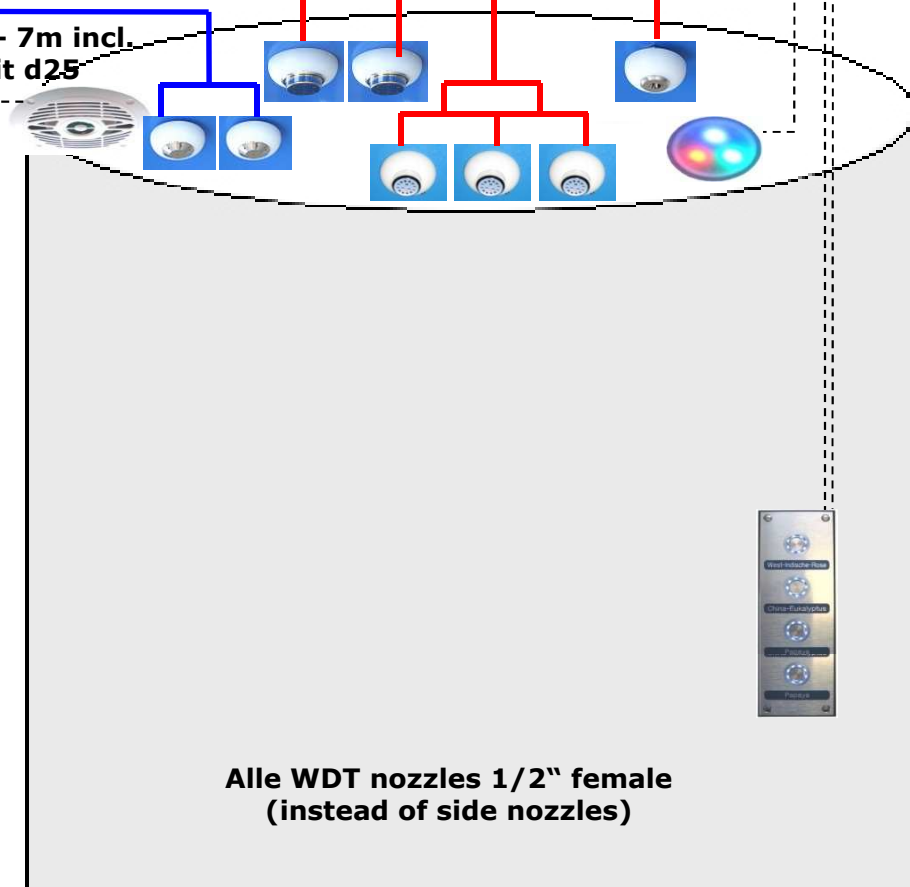

# Installation proposal Atlantic Ocean - 16639

2 x Cable Button - 7m incl. - 2 x empty conduit d25

Cable LED RGB - 7m incl. - empty conduit d25

Rain Nozzle warm (with aroma) 1/2" - 40l/min per nozzle

Strain Nozzles warm 1/2" - 16l/min per nozzle

Drizzle Nozzles warm 1/2" - 6l/min per nozzle

Fog Nozzles cold with aroma 1/2" - 6l/min per nozzle

Cable Sound - 7m incl. empty conduit d25

supply 230V

emptying to the drain - hose connection

water (warm) 3/4"

water (cold) 3/4"

Alle WDT nozzles 1/2" female (instead of side nozzles)