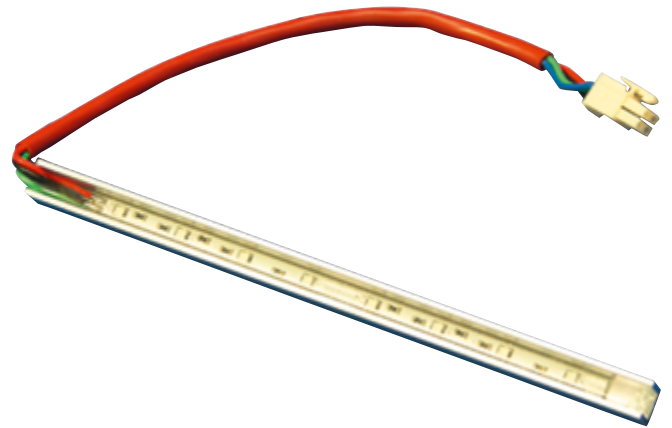

LINELIGHT / LIGHT RAILS

FUNCTION DESCRIPTION

LED linelights with an operation voltage of 12 V-DC, available in LED RGB or warm white. Ideal for indirect illumination or illumination under the benches of saunas in casted version with 12 x 12 mm Aluminium profile. The Linelights are produced to order in the desired lengths.

SCOPE OF DELIVERY

LED- Linelight Aluprofile IP65

- Equipped with SMD-LEDs, casted with transparent 2-component resin
- Incl. connection cable and plug
- Available lengths from 119 mm up to 3000 mm

TECHNICAL DATA

	RGB	Warm White
Control signal	12 V-DC RGB - / com+	12 V-DC
Light colour	Red/Green/Blue	Warm White 2700 K
Dimensions (W/H/L)	12 x 12 mm x length	
Temperature range	-20 to +60 °C max.	
Protection class	IP65	